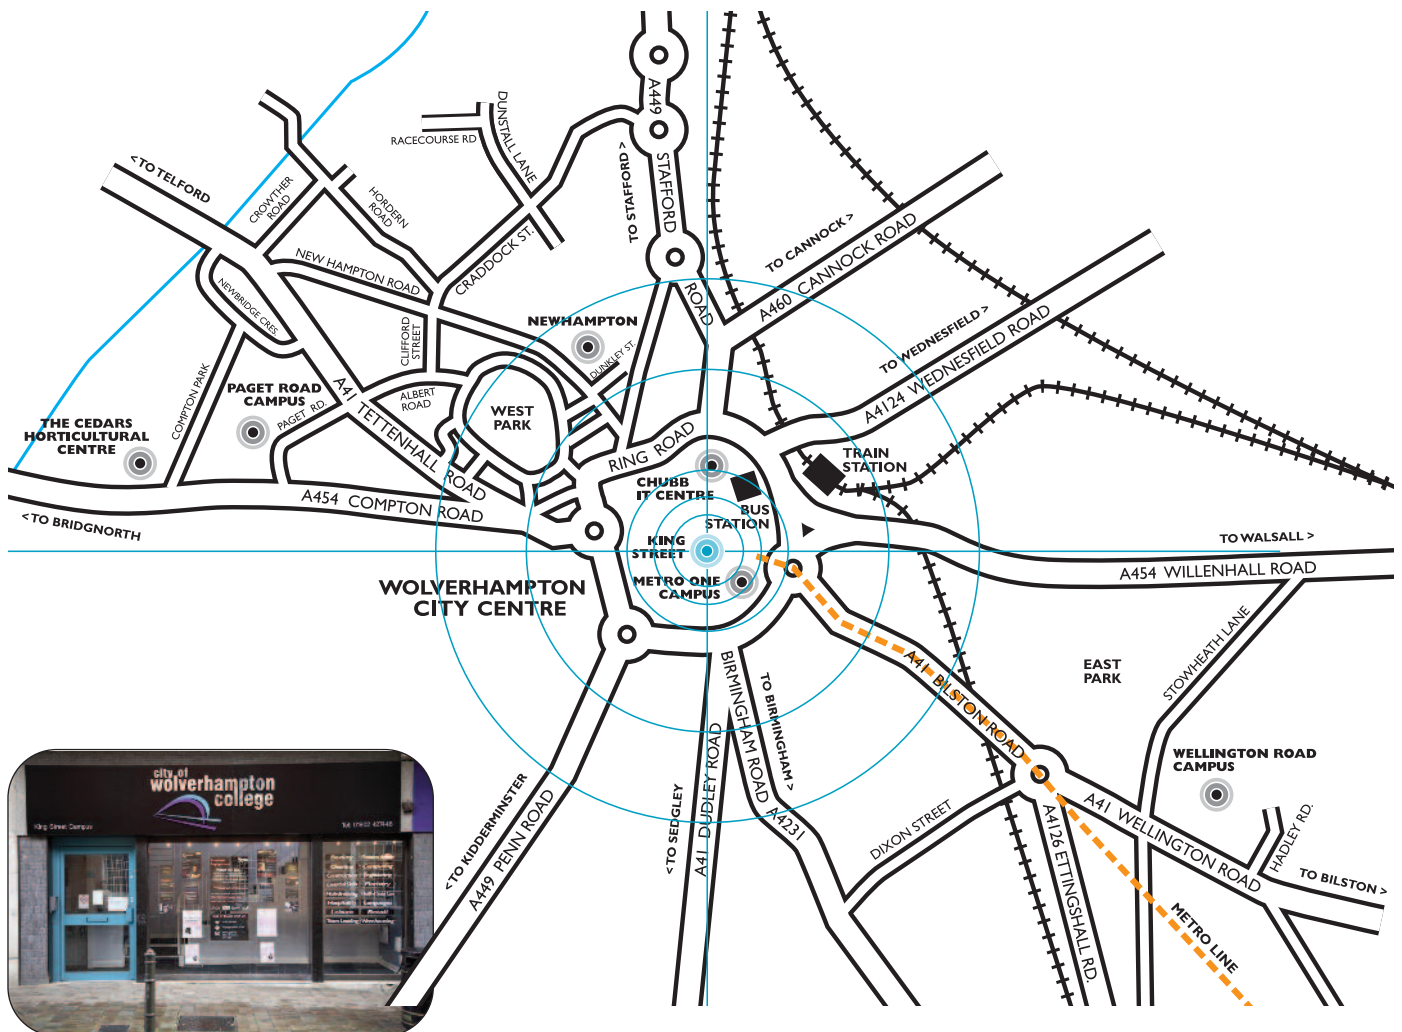

How to find King Street

The King Street Training Salon is located in the heart of Wolverhampton city centre, on King Street which is a pedestrianised zone.

There is access to the town from the M6 and M54 motorways. From the M6, Junctions 10, 11 and 12 may be used and from the M54, Junctions 1, 2 and 3.

From M54 Junction 3 follow signs for the A41 towards Wolverhampton and Cosford. This will bring you to the city ring road along Tettenhall Road.

From the other motorway junctions follow signs for Wolverhampton which lead to the city ring road.

There is no dedicated parking at this site. It is located just off Dudley Street easily accessible from any city centre car park.

King Street Reception: 01902 821444

College Direct: 01902 836000

King Street, Wolverhampton, WV1 1SX