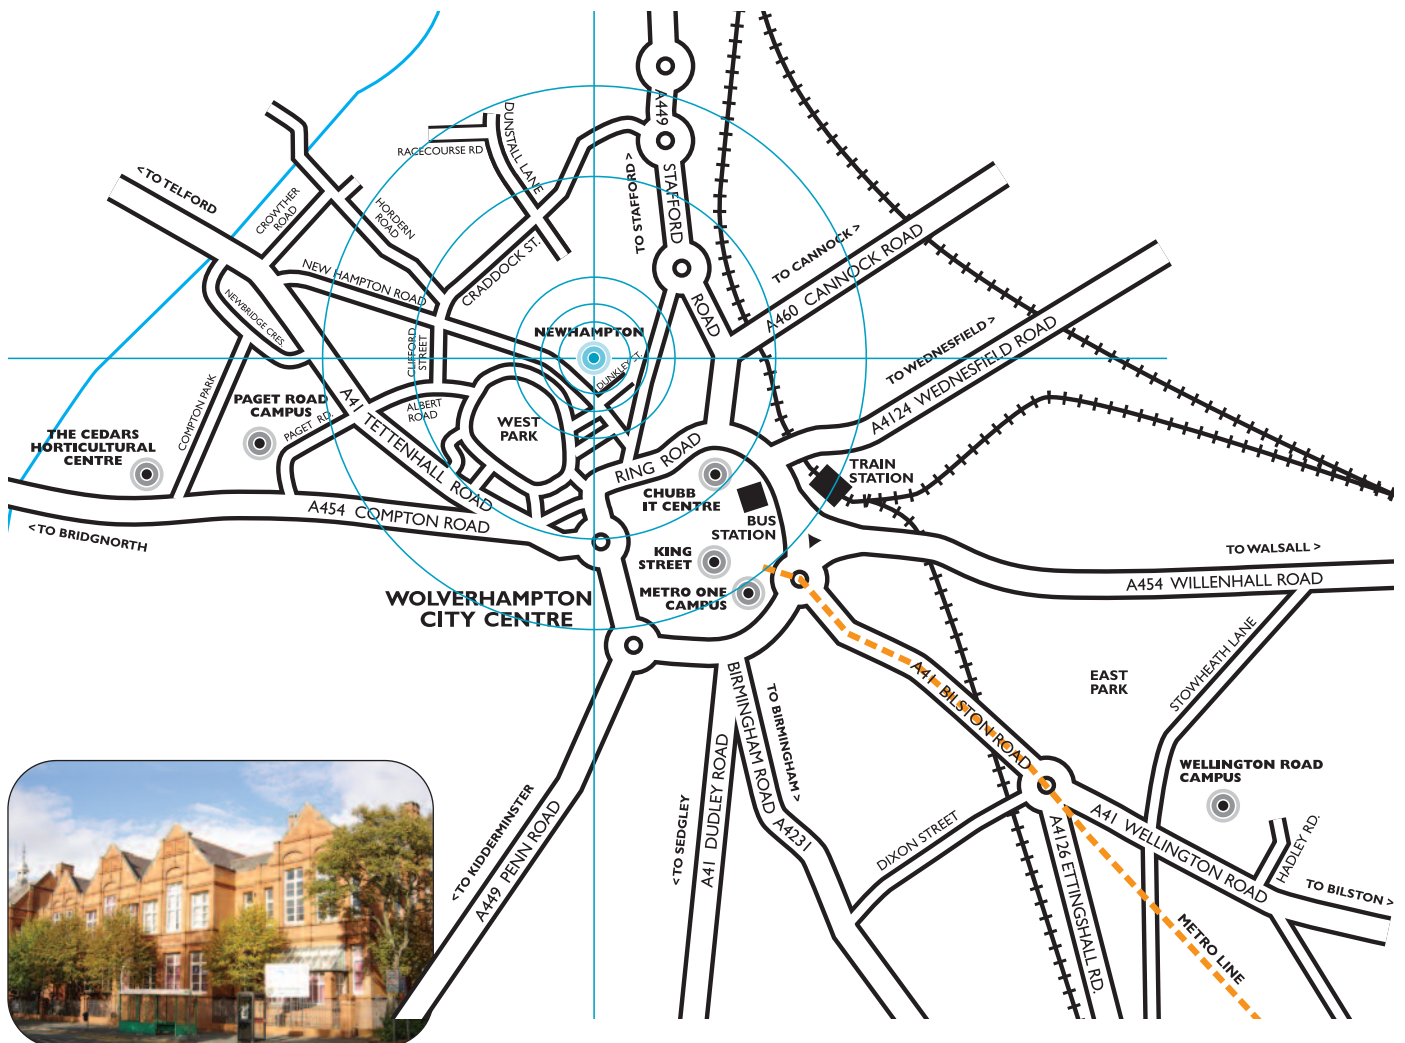

How to find Newhampton Centre

The Newhampton Centre is located to the north of Wolverhampton city centre, on the junction of Newhampton Road and Dunkley Street.

There is access to the town from the M6 and M54 motorways. From the M6, Junctions 10, 11 and 12 may be used and from the M54, Junctions 1, 2 and 3.

From M54 Junction 3 follow signs for the A41 towards Wolverhampton and Cosford. This will bring you to the city ring road along Tettenhall Road.

From the other motorway junctions follow signs for Wolverhampton which lead to the city ring road.

To locate the Newhampton Centre from the ring road turn northbound onto Waterloo Road heading towards Wolverhampton Wanderers FC. Then turn first left into Newhampton Road, the Newhampton Centre is located on the right at the corner of Dunkley Street.

Parking is available, but limited, on site, drive up to the barrier at the Dunkley Street entrance and contact reception via the intercom. Roadside parking is also available on Dunkley Street.

College Direct: 01902 836000
Newhampton Centre, Dunkley Street,
Wolverhampton, WV1 4AN
www.wolvcoll.ac.uk

[wolvescollege](https://www.facebook.com/wolvescollege) [@wolvcoll](https://twitter.com/wolvcoll)