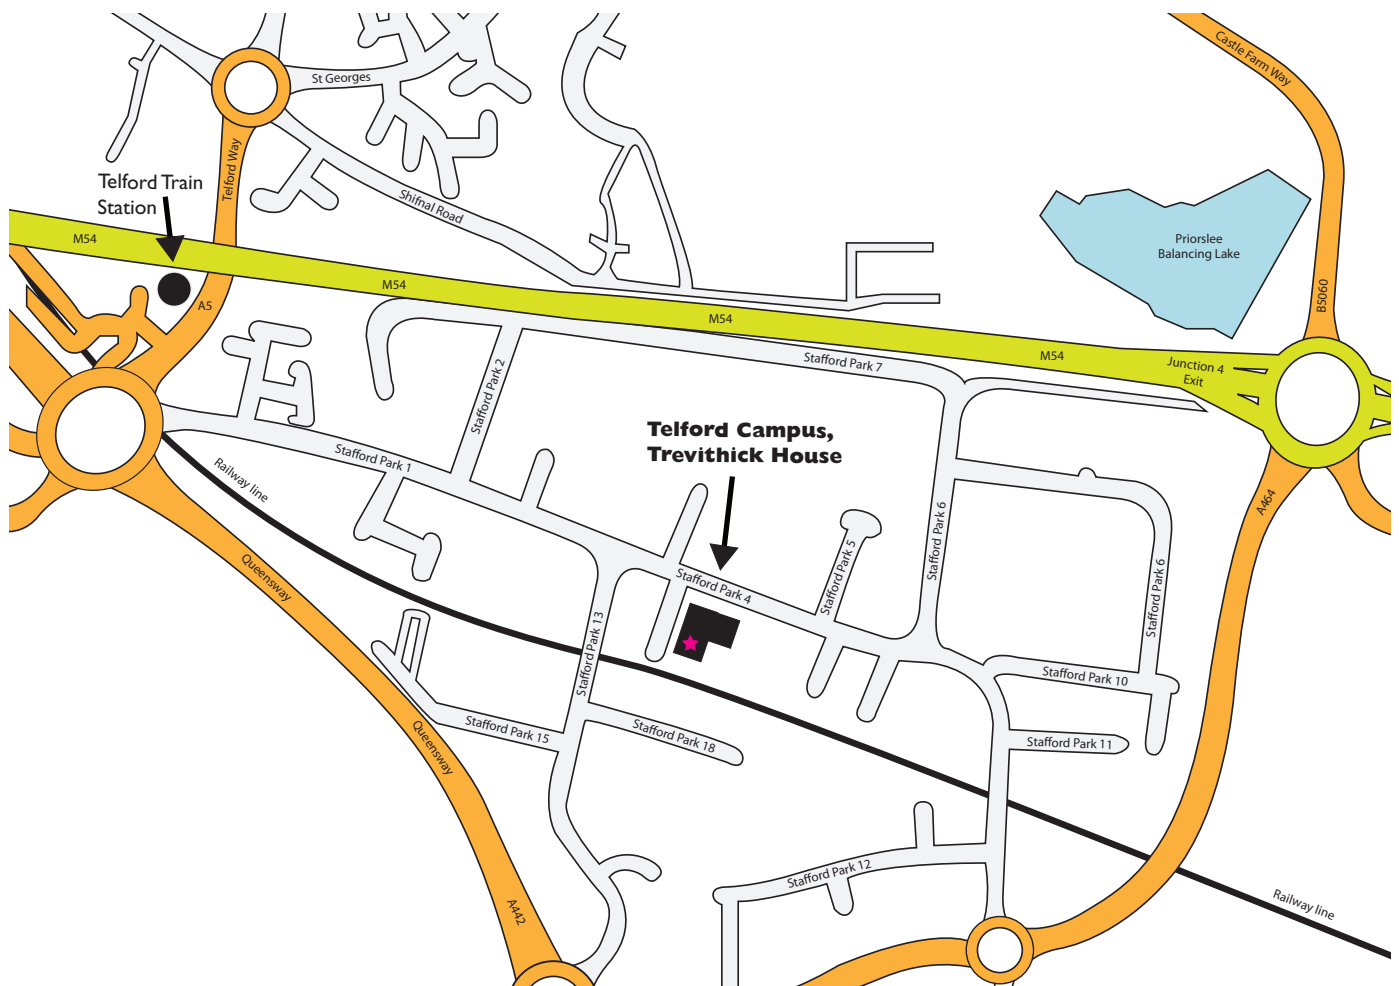

How to find Telford Campus

From the M54 westbound

Leave the M54 at junction 4 and take the 2nd exit at the roundabout, signed A464 (Telford Centre). At the next roundabout take the 3rd exit onto Stafford Park. After 0.4 miles turn left into the car park at the rear of the Shropshire Chamber building. Telford Campus is on the left.

From the M54 eastbound

Directions as above, however take the 4th exit at junction 4 roundabout.

Free car parking is available to all City of Wolverhampton College visitors and Salon customers.

Telford Campus Reception: 01952 610101