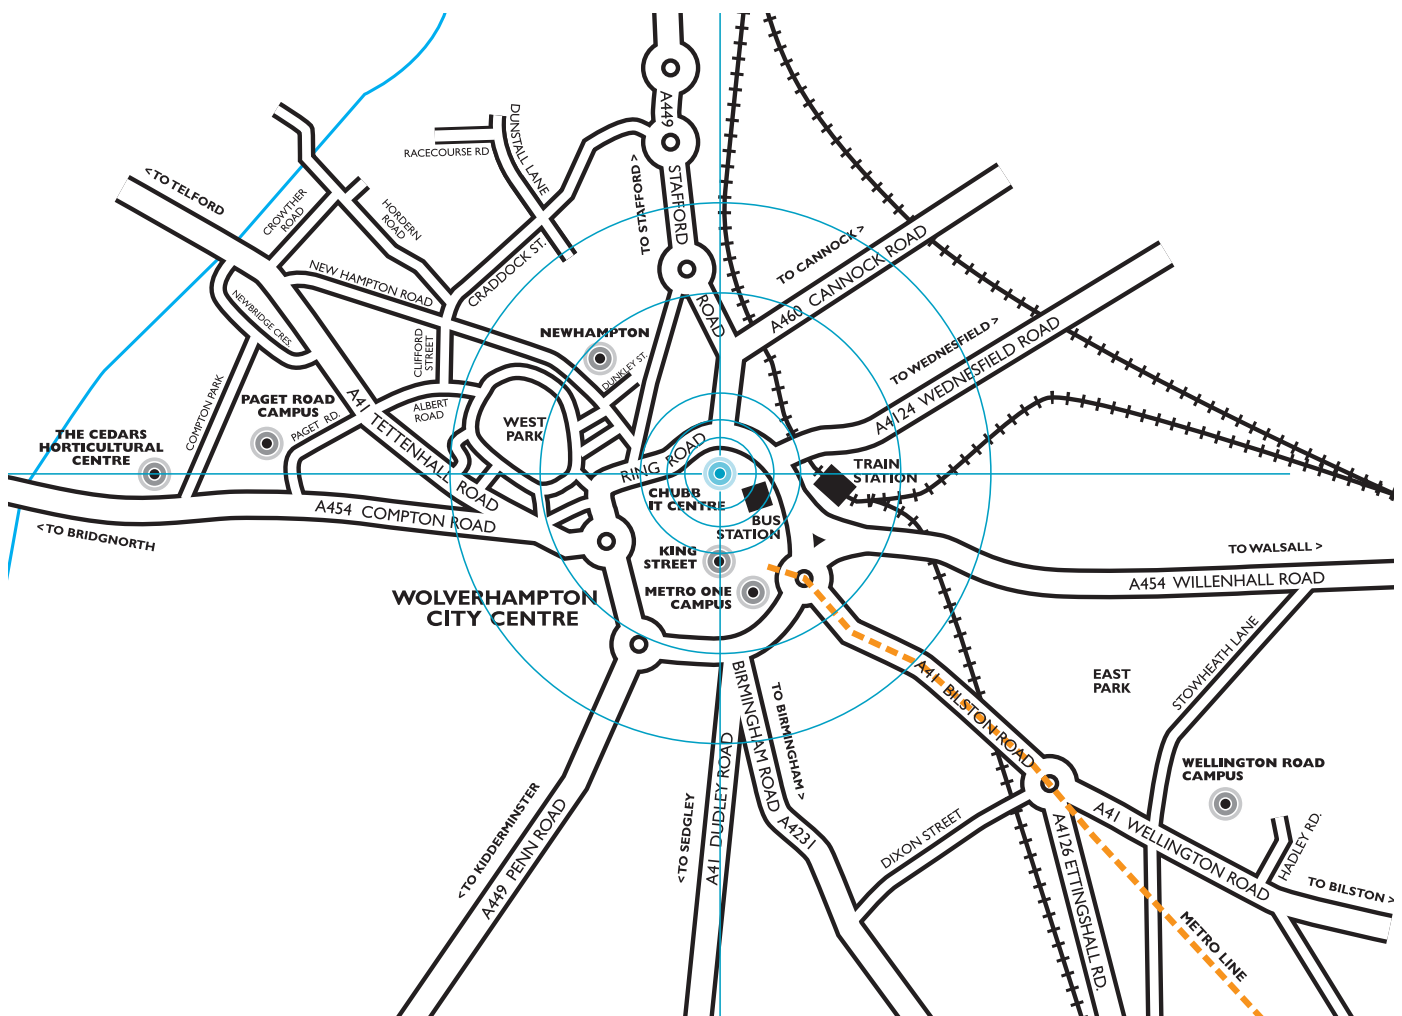

How to find

Wolverhampton IT Learning Centre (Chubb Building)

The Chubb Buildings are located in the heart of Wolverhampton on Fryer Street, just off the Wolverhampton Ring Road.

From the M5 take junction 1 or 2. From the M6 take junction 10 or 11. Follow signs to Wolverhampton.

The Railway and Bus stations are just a two minute walk from The Chubb Buildings with links to Birmingham and its International airport. The Metro station is a 5 to 10 minute walk away.

There are several public car parks in the vicinity with free parking adjacent to the building after 6pm. Cycle parking is also available within the Atrium area of the building.