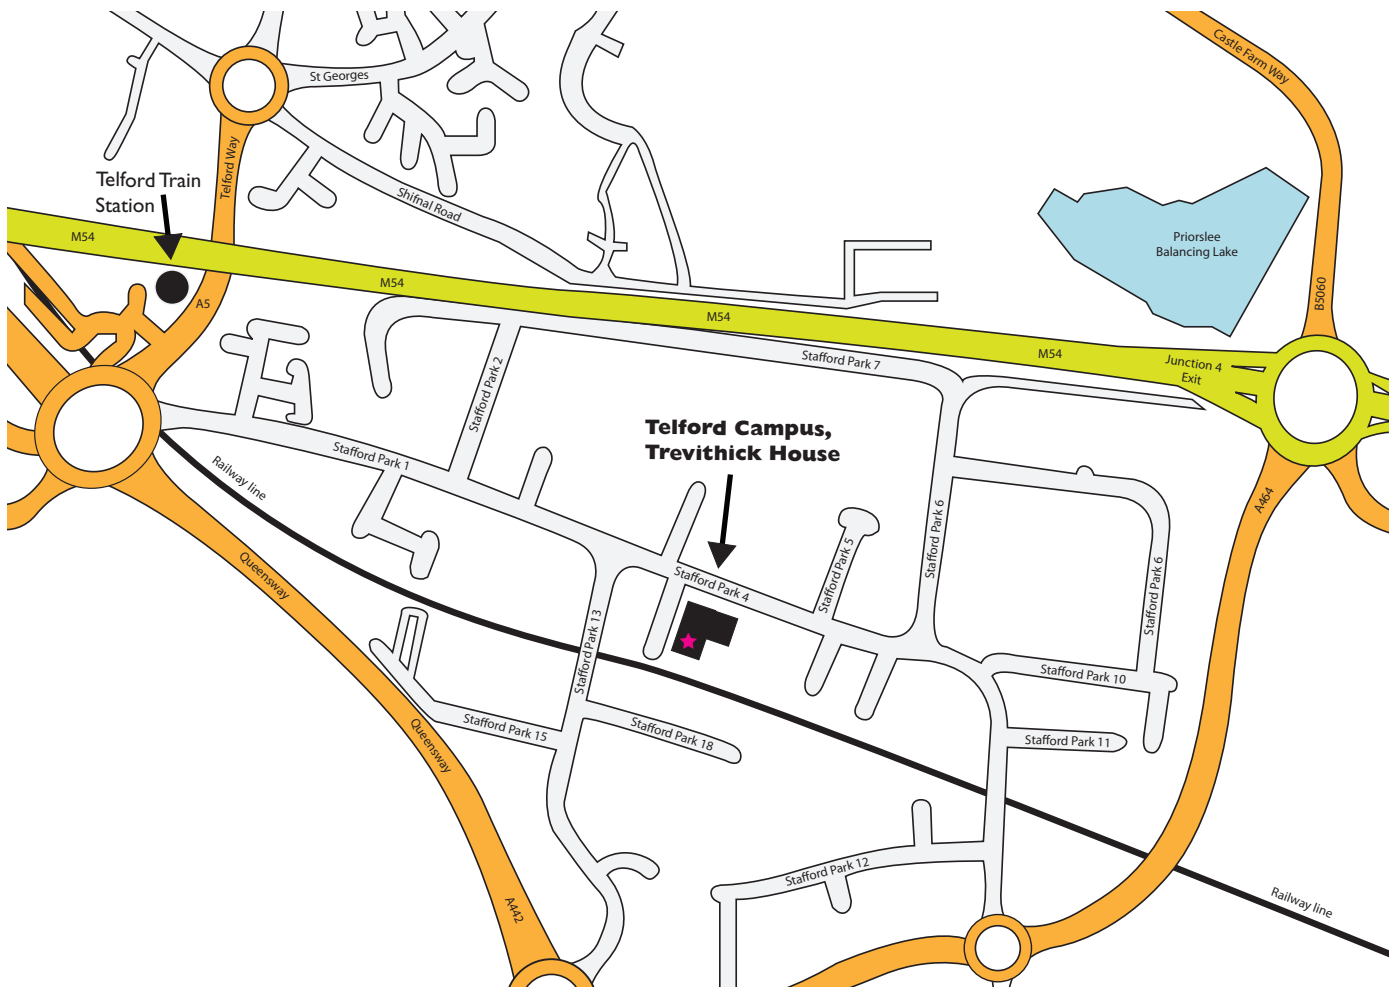

## From the M54 westbound

Leave the M54 at junction 4 and take the 2nd exit at the roundabout, signed A464 (Telford Centre). At the next roundabout take the 3rd exit onto Stafford Park. After 0.4 miles turn left into the car park at the rear of the Shropshire Chamber building. Telford Campus is on the left.

## From the M54 eastbound

Directions as above, however take the 4th exit at junction 4 roundabout.

Free car parking is available to all City of Wolverhampton College visitors and Salon customers.

Telford Campus Reception: 01952 610101