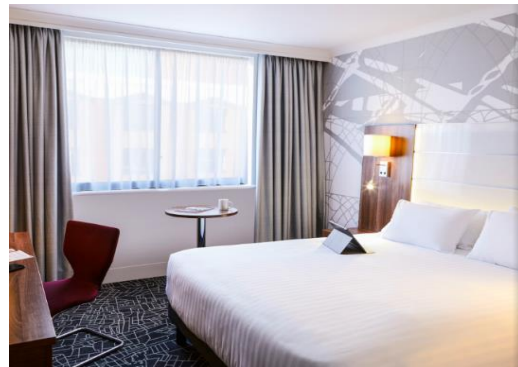

Mecure Telford Centre Hotel, Forge Gate, Town Centre, Telford, TF3 4NA: 01952 217680

<https://all.accor.com/hotel/B537/index.en.shtml>

Mercure Telford Centre Hotel is perfectly situated for easy access, just a seven-minute walk from Telford railway station. Because it's just off the M54, this hotel is ideal for business, conferences, or leisure trips. As well as being easy to get to, this hotel is close to nearby attractions including Lornbridge Gorge Museum, The Telford International Centre, and Blists Hill Victorian Museum. After busy days, guests are welcome to use our onsite leisure facilities, which include a gym and an indoor pool.

- Just a 2-minute drive from the M54
- Leisure facilities including a swimming pool and gym
- Free WIFI/Internet Access Optic Fibre high speed
- Accessibility for people with reduced mobility
- 100% non-smoking hotel
- Check in from 14h00 - Early check-in/Late check-out available
- Lunch and dinner are served daily until 22:00 in the Hotel's bar
- Dinner served Monday to Saturday in the Hotel's restaurant
- 9 Meeting Rooms
- Free on-site car parking available

Price on enquiry